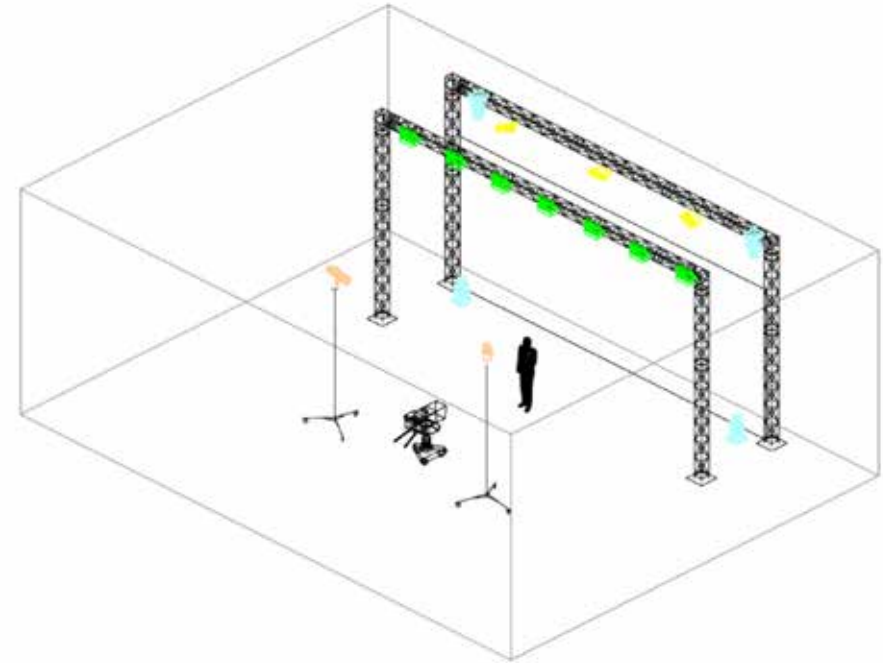

ESSENTIAL PACKAGE

The Essential Package is the multi-use basic stand-alone camera solution, with a curtain backdrop, one speakers desk and essential lighting to create a smooth and comfortable lighting atmosphere. The Essential kit is easy and fast to set up and the ideal solution for remote streaming, online meetings, video blogs, podcasts and small seminars.

SPECIFICATIONS:

- 4 microphones
- 4 wireless intercoms
- 4 speakers
- 16 lighting fixtures
- 1 HD camera
- Video and Sound recording
- 1 simple backdrop
- 1 speaker desk
- Rigging structure

ESSENTIAL PACKAGE

VIDEO SCHEMATIC (example)

AUDIO SCHEMATIC (example)

ESSENTIAL PACKAGE

LIGHT SCHEMATIC (example)

ESSENTIAL PACKAGE

TECHNICAL SHEET (example)

LIGHTING		
Quantity	Fixtures	Description
2	PROFILE LED ETC profile	Color temperature control 4000K - 6500K Angle from 5° to 90° available
3	SOFT LIGHT ARRI skypanel S60C	Color temperature control 2800K - 10000K Full color range Minus green control Beam angle 115°
7	LED FLOOD LIGHT SGM Q-7	RGBW Wash/blind/strobe light Full color range 28.000 lumens output Beam angle 100° Flicker-free
4	MOVING LIGHT PRG Icon Stage	LED Profile 14000 lumens output Full color range 7 rotating and 8 fixed gobos Extremely smooth and full field dimming Ultra quiet Fixtures
1	HAZER LOOK SOLUTIONS Unique 2	Haze density adjustable from the finest mist to the thick haze
1	CONTROLLER GRANDMA 2 light	Real-time control of fixtures Recording and playback lighting scenes
2	RIGGING STRUCTURE	

CAMERA		
Quantity	Device	Description
1	HD camera Sony Camera Kit HXC-100 HD Camera control unit	wide shot configuration Full 1080 x 1920 effective pixels
1	VIDEO MIXER Panasonic AV-HS400 HD Live Video Switcher	up to 6 input and output chromakey, lumakey