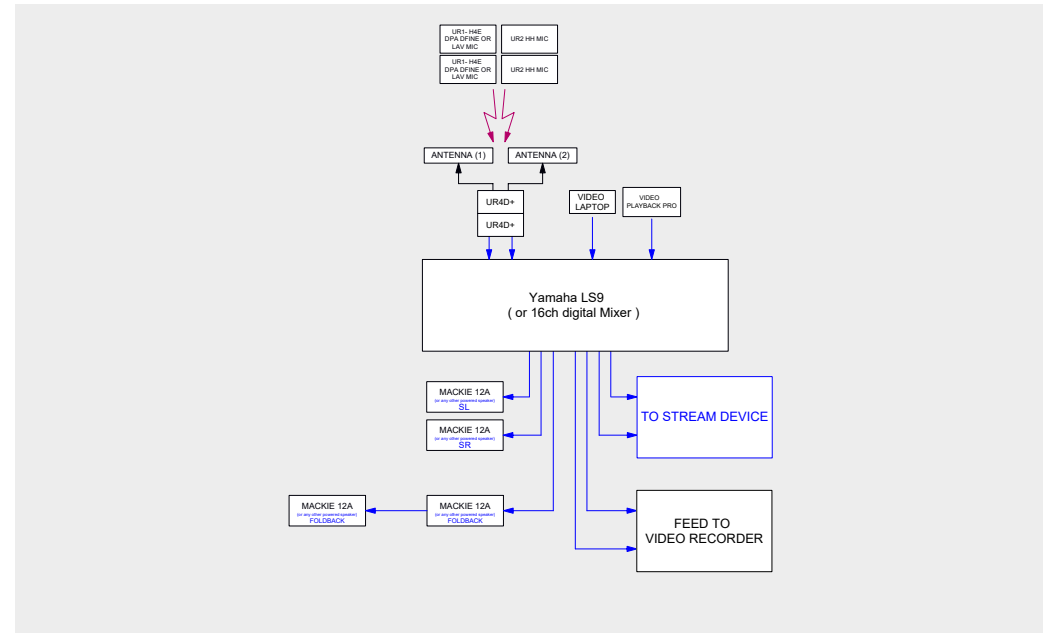

ESSENTIAL PACKAGE

The Essential Package is the multi-use basic stand-alone camera solution, with a curtain backdrop, one speakers desk and essential lighting to create a smooth and comfortable lighting atmosphere. The Essential kit is easy and fast to set up and the ideal solution for remote streaming, online meetings, video blogs, podcasts and small seminars.

SPECIFICATIONS:

- 4 microphones
- 4 wireless intercoms
- 4 speakers
- 16 lighting fixtures
- 1 HD camera
- Video and Sound recording
- 1 simple backdrop
- 1 speaker desk
- Rigging structure

ESSENTIAL PACKAGE

VIDEO SCHEMATIC (example)

AUDIO SCHEMATIC (example)

ESSENTIAL PACKAGE

LIGHT SCHEMATIC (example)

ESSENTIAL PACKAGE

TECHNICAL SHEET (example)

LIGHTING		
Quantity	Fixtures	Description
2	PROFILE LED ETC profile	Color temperature control 4000K - 6500K Angle from 5° to 90° available
3	SOFT LIGHT ARRI skypanel S60C	Color temperature control 2800K - 10000K Full color range Minus green control Beam angle 115°
7	LED FLOOD LIGHT SGM Q-7	RGBW Wash/blind/strobe light Full color range 28.000 lumens output Beam angle 100° Flicker-free
4	MOVING LIGHT PRG Icon Stage	LED Profile 14000 lumens output Full color range 7 rotating and 8 fixed gobos Extremely smooth and full field dimming Ultra quiet Fixtures
1	HAZER LOOK SOLUTIONS Unique 2	Haze density adjustable from the finest mist to the thick haze
1	CONTROLLER GRANDMA 2 light	Real-time control of fixtures Recording and playback lighting scenes
2	RIGGING STRUCTURE	

CAMERA		
Quantity	Device	Description
1	HD camera Sony Camera Kit HXC-100 HD Camera control unit	wide shot configuration Full 1080 x 1920 effective pixels
1	VIDEO MIXER Panasonic AV-HS400 HD Live Video Switcher	up to 6 input and output chromakey, lumakey