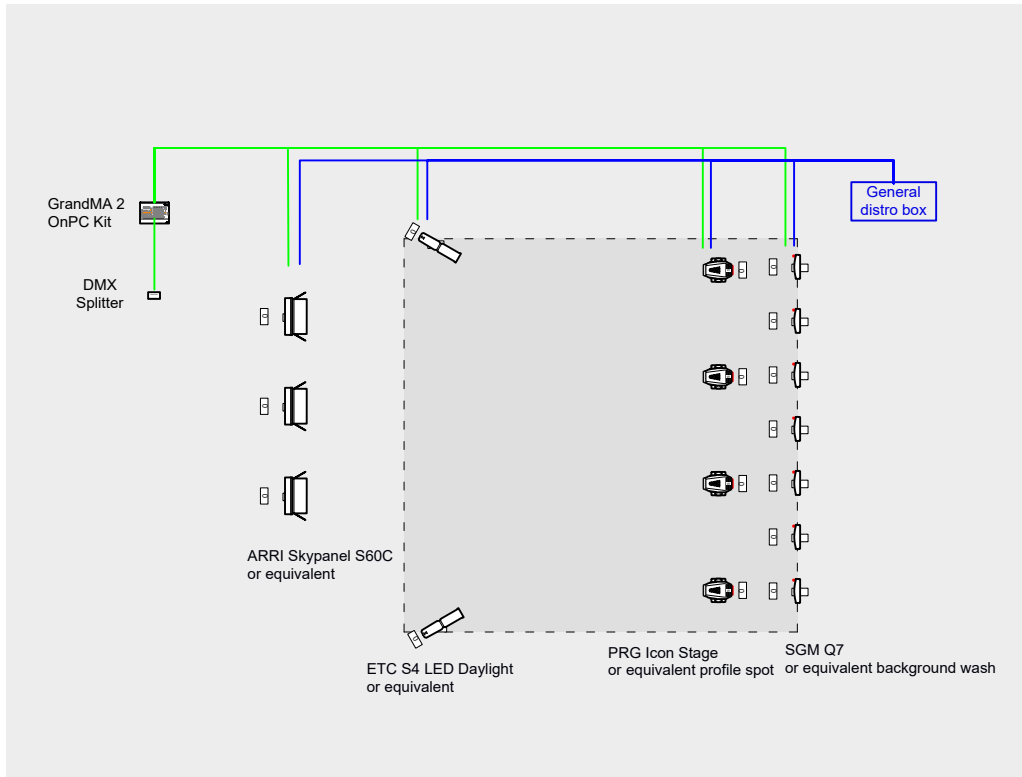

VIDEO SCHEMATIC (example)

AUDIO SCHEMATIC (example)

ESSENTIAL PACKAGE

LIGHT SCHEMATIC (example)

ESSENTIAL PACKAGE

TECHNICAL SHEET (example)

LIGHTING		
Quantity	Fixtures	Description
2	PROFILE LED ETC profile	Color temperature control 4000K - 6500K Angle from 5° to 90° available
3	SOFT LIGHT ARRI skypanel S60C	Color temperature control 2800K - 10000K Full color range Minus green control Beam angle 115°
7	LED FLOOD LIGHT SGM Q-7	RGBW Wash/blind/strobe light Full color range 28.000 lumens output Beam angle 100° Flicker-free
4	MOVING LIGHT PRG Icon Stage	LED Profile 14000 lumens output Full color range 7 rotating and 8 fixed gobos Extremely smooth and full field dimming Ultra quiet Fixtures
1	HAZER LOOK SOLUTIONS Unique 2	Haze density adjustable from the finest mist to the thick haze
1	CONTROLLER GRANDMA 2 light	Real-time control of fixtures Recording and playback lighting scenes
2	RIGGING STRUCTURE	

CAMERA		
Quantity	Device	Description
1	HD camera Sony Camera Kit HXC-100 HD Camera control unit	wide shot configuration Full 1080 x 1920 effective pixels
1	VIDEO MIXER Panasonic AV-HS400 HD Live Video Switcher	up to 6 input and output chromakey, lumakey