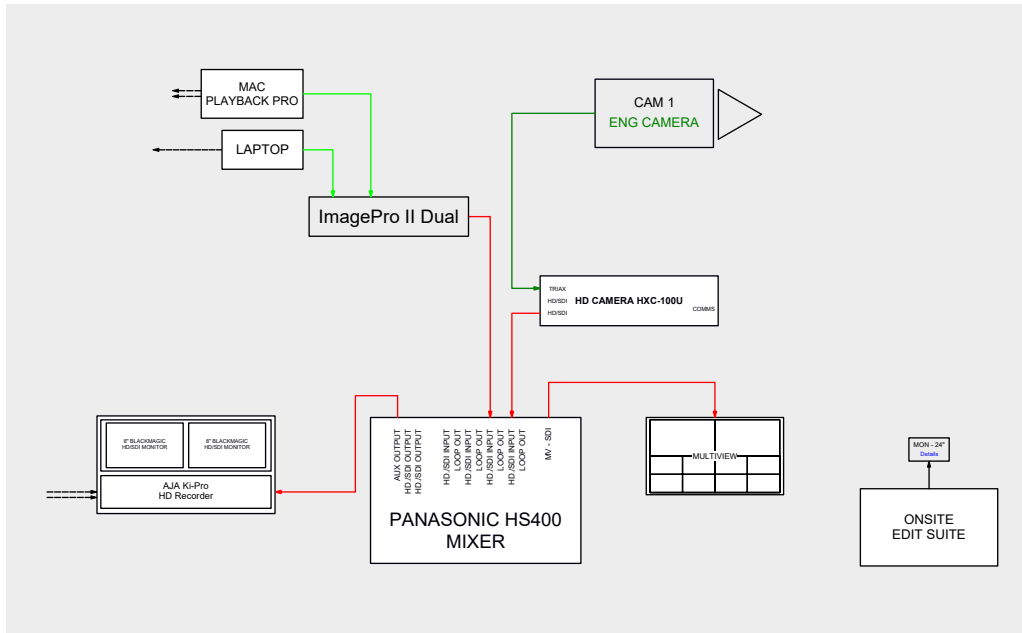

ESSENTIAL PACKAGE

The Essential Package is the multi-use basic stand-alone camera solution, with a curtain backdrop, one speakers desk and essential lighting to create a smooth and comfortable lighting atmosphere. The Essential kit is easy and fast to set up and the ideal solution for remote streaming, online meetings, video blogs, podcasts and small seminars.

SPECIFICATIONS:

- 4 microphones
- 4 wireless intercoms
- 4 speakers
- 16 lighting fixtures
- 1 HD camera
- Video and Sound recording
- 1 simple backdrop
- 1 speaker desk
- Rigging structure

ESSENTIAL PACKAGE

VIDEO SCHEMATIC (example)

AUDIO SCHEMATIC (example)

ESSENTIAL PACKAGE

LIGHT SCHEMATIC (example)

ESSENTIAL PACKAGE

TECHNICAL SHEET (example)

LIGHTING		
Quantity	Fixtures	Description
2	PROFILE LED ETC profile	Color temperature control 4000K - 6500K Angle from 5° to 90° available
3	SOFT LIGHT ARRI skypanel S60C	Color temperature control 2800K - 10000K Full color range Minus green control Beam angle 115°
7	LED FLOOD LIGHT SGM Q-7	RGBW Wash/blind/strobe light Full color range 28.000 lumens output Beam angle 100° Flicker-free
4	MOVING LIGHT PRG Icon Stage	LED Profile 14000 lumens output Full color range 7 rotating and 8 fixed gobos Extremely smooth and full field dimming Ultra quiet Fixtures
1	HAZER LOOK SOLUTIONS Unique 2	Haze density adjustable from the finest mist to the thick haze
1	CONTROLLER GRANDMA 2 light	Real-time control of fixtures Recording and playback lighting scenes
2	RIGGING STRUCTURE	

CAMERA		
Quantity	Device	Description
1	HD camera Sony Camera Kit HXC-100 HD Camera control unit	wide shot configuration Full 1080 x 1920 effective pixels
1	VIDEO MIXER Panasonic AV-HS400 HD Live Video Switcher	up to 6 input and output chromakey, lumakey