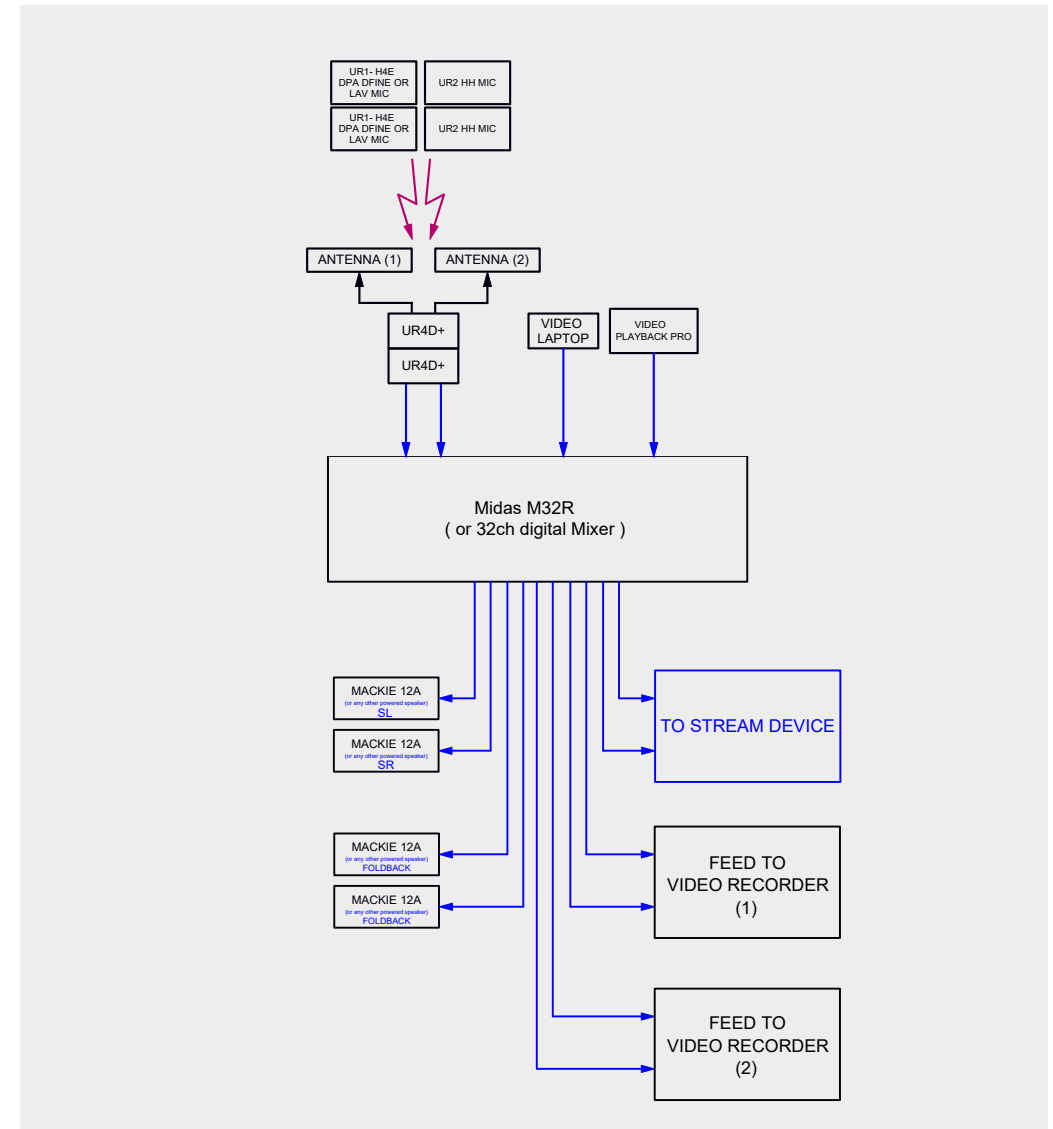

COMFORT PACKAGE

The Comfort Package includes a kit of 3 cameras for a more polished look and allowing you to capture the video from various angles for more engaging content. With the curtain backdrop and the top of the notch key lighting to create depth, this is the ideal solution for remote streaming, online meetings and small seminars and panel discussions, general assemblies, small product demonstrations and training sessions.

SPECIFICATIONS:

- 4 microphones
- 4 wireless intercoms
- 4 speakers
- 33 lighting fixtures
- 3 HD camera
- 1 TV screen
- 1 TV screen monitor
- 1 playback player
- Video and sound recording
- 1 simple backdrop
- 1 speaker desk
- Rigging structure

COMFORT PACKAGE

VIDEO SCHEMATIC (example)

AUDIO SCHEMATIC (example)

COMFORT PACKAGE

LIGHT SCHEMATIC (example)

COMFORT PACKAGE

TECHNICAL SHEET (example)

LIGHTING		
Quantity	Fixtures	Description
4	PROFILE LED ETC profile	Color temperature control 4000K - 6500K Angle from 5° to 90° available
3	SOFT LIGHT ARRI skypanel S60C	Color temperature control 2800K - 10000K Full color range Minus green control Beam angle 115°
5	FRESNEL ARRI Fresnel L7-C Hybrid	Color temperature control 2800 K to 10000 K RGBW colors Minus green control
7	LED FLOOD LIGHT SGM Q-7	RGBW Wash/blind/strobe light Full color range 28.000 lumens output Beam angle 100° Flicker-free
4	MOVING LIGHT spot PRG Icon Stage	LED Profile 14000 lumens output Full color range 7 rotating and 8 fixed gobos Extremely smooth and full field dimming Ultra quiet Fixtures
10	MOVING LIGHT striplite GLP impression X4bar 20	RGBW tilt and zoom striplite Full color range full pixel mapping control 210° tilt moving Motorized zoom for with angle from 7° to 50°
1	HAZER LOOK SOLUTIONS Unique 2	Haze density adjustable from the finest mist to the thick haze
1	CONTROLLER GRANDMA 2 light	Real-time control of fixtures Recording and playback of lighting scenes
2	RIGGING STRUCTURE	