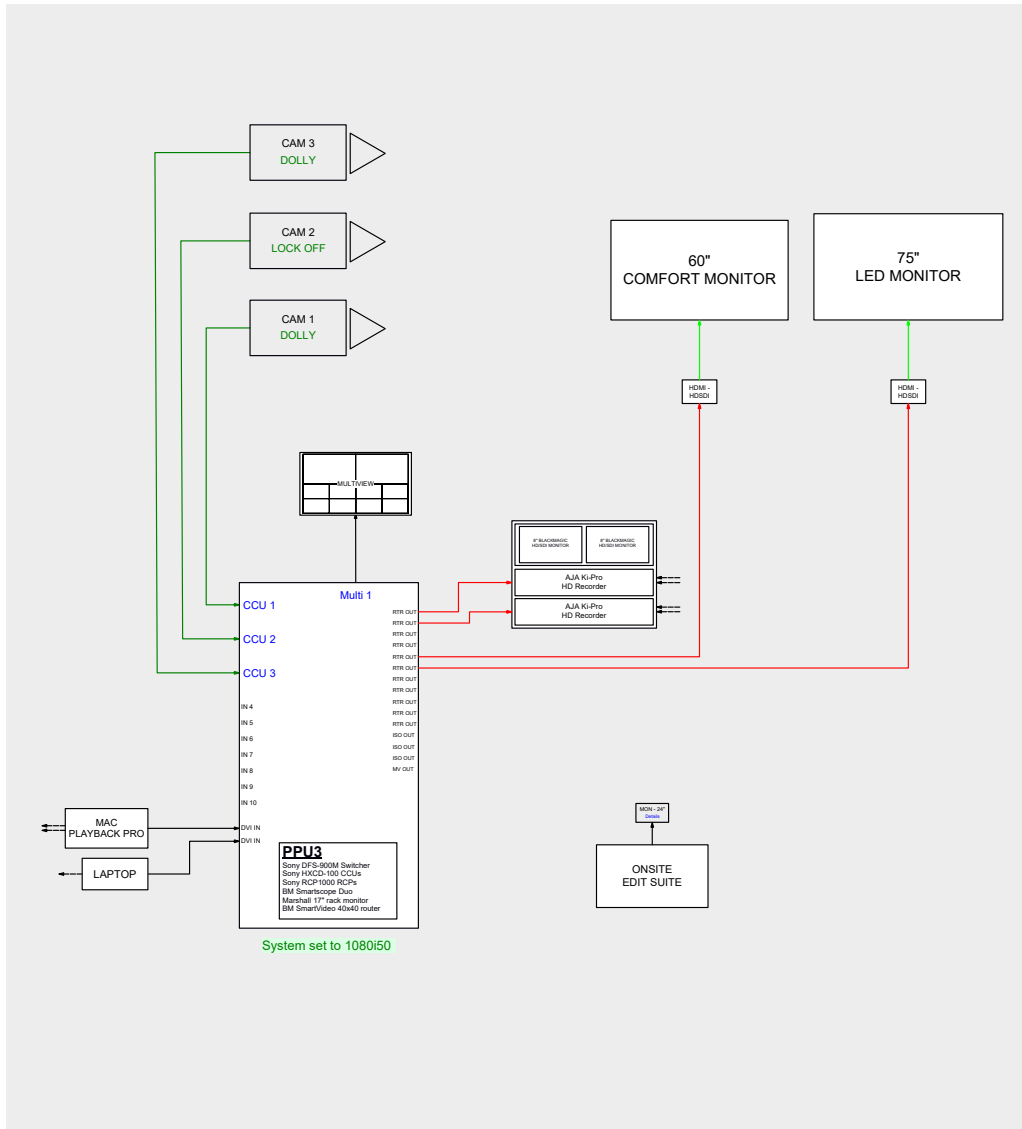

COMFORT PACKAGE

The Comfort Package includes a kit of 3 cameras for a more polished look and allowing you to capture the video from various angles for more engaging content. With the curtain backdrop and the top of the notch key lighting to create depth, this is the ideal solution for remote streaming, online meetings and small seminars and panel discussions, general assemblies, small product demonstrations and training sessions.

SPECIFICATIONS:

- 4 microphones
- 4 wireless intercoms
- 4 speakers
- 33 lighting fixtures
- 3 HD camera
- 1 TV screen
- 1 TV screen monitor
- 1 playback player
- Video and sound recording
- 1 simple backdrop
- 1 speaker desk
- Rigging structure

COMFORT PACKAGE

VIDEO SCHEMATIC (example)

AUDIO SCHEMATIC (example)

COMFORT PACKAGE

LIGHT SCHEMATIC (example)

COMFORT PACKAGE

TECHNICAL SHEET (example)

LIGHTING		
Quantity	Fixtures	Description
4	PROFILE LED ETC profile	Color temperature control 4000K - 6500K Angle from 5° to 90° available
3	SOFT LIGHT ARRI skypanel S60C	Color temperature control 2800K - 10000K Full color range Minus green control Beam angle 115°
5	FRESNEL ARRI Fresnel L7-C Hybrid	Color temperature control 2800 K to 10000 K RGBW colors Minus green control
7	LED FLOOD LIGHT SGM Q-7	RGBW Wash/blind/strobe light Full color range 28.000 lumens output Beam angle 100° Flicker-free
4	MOVING LIGHT spot PRG Icon Stage	LED Profile 14000 lumens output Full color range 7 rotating and 8 fixed gobos Extremely smooth and full field dimming Ultra quiet Fixtures
10	MOVING LIGHT striplite GLP impression X4bar 20	RGBW tilt and zoom striplite Full color range full pixel mapping control 210° tilt moving Motorized zoom for with angle from 7° to 50°
1	HAZER LOOK SOLUTIONS Unique 2	Haze density adjustable from the finest mist to the thick haze
1	CONTROLLER GRANDMA 2 light	Real-time control of fixtures Recording and playback of lighting scenes
2	RIGGING STRUCTURE	