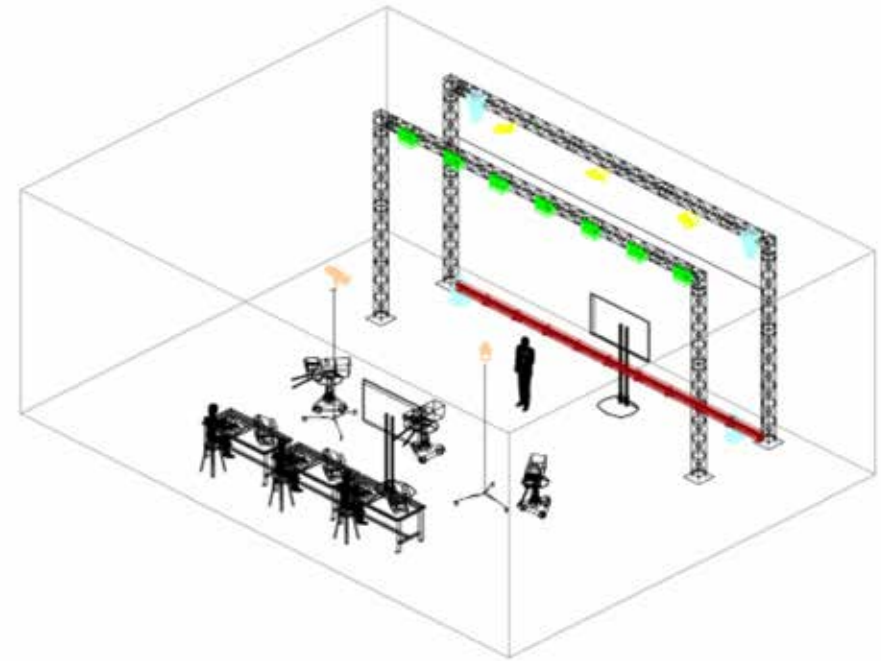

COMFORT PACKAGE

The Comfort Package includes a kit of 3 cameras for a more polished look and allowing you to capture the video from various angles for more engaging content. With the curtain backdrop and the top of the notch key lighting to create depth, this is the ideal solution for remote streaming, online meetings and small seminars and panel discussions, general assemblies, small product demonstrations and training sessions.

SPECIFICATIONS:

- 4 microphones
- 4 wireless intercoms
- 4 speakers
- 33 lighting fixtures
- 3 HD camera
- 1 TV screen
- 1 TV screen monitor
- 1 playback player
- Video and sound recording
- 1 simple backdrop
- 1 speaker desk
- Rigging structure

COMFORT PACKAGE

VIDEO SCHEMATIC (example)

AUDIO SCHEMATIC (example)

COMFORT PACKAGE

LIGHT SCHEMATIC (example)

COMFORT PACKAGE

TECHNICAL SHEET (example)

LIGHTING		
Quantity	Fixtures	Description
4	PROFILE LED ETC profile	Color temperature control 4000K - 6500K Angle from 5° to 90° available
3	SOFT LIGHT ARRI skypanel S60C	Color temperature control 2800K - 10000K Full color range Minus green control Beam angle 115°
5	FRESNEL ARRI Fresnel L7-C Hybrid	Color temperature control 2800 K to 10000 K RGBW colors Minus green control
7	LED FLOOD LIGHT SGM Q-7	RGBW Wash/blind/strobe light Full color range 28.000 lumens output Beam angle 100° Flicker-free
4	MOVING LIGHT spot PRG Icon Stage	LED Profile 14000 lumens output Full color range 7 rotating and 8 fixed gobos Extremely smooth and full field dimming Ultra quiet Fixtures
10	MOVING LIGHT striplite GLP impression X4bar 20	RGBW tilt and zoom striplite Full color range full pixel mapping control 210° tilt moving Motorized zoom for with angle from 7° to 50°
1	HAZER LOOK SOLUTIONS Unique 2	Haze density adjustable from the finest mist to the thick haze
1	CONTROLLER GRANDMA 2 light	Real-time control of fixtures Recording and playback of lighting scenes
2	RIGGING STRUCTURE	