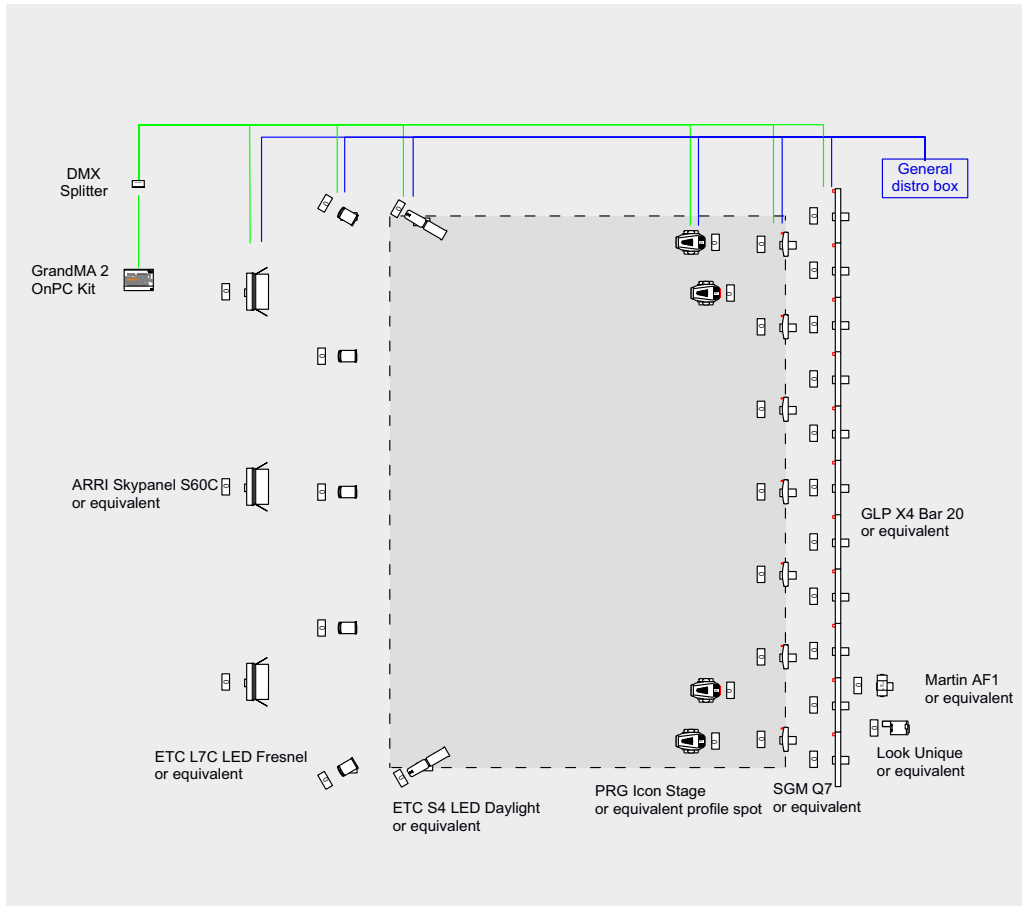

SPECIFICATIONS:

- 4 microphones
- 4 wireless intercoms
- 4 speakers
- 33 lighting fixtures
- 3 HD camera
- 1 TV screen
- 1 TV screen monitor
- 1 playback player
- Video and sound recording
- 1 simple backdrop
- 1 speaker desk
- Rigging structure

COMFORT PACKAGE

VIDEO SCHEMATIC (example)

AUDIO SCHEMATIC (example)

COMFORT PACKAGE

LIGHT SCHEMATIC (example)

COMFORT PACKAGE

TECHNICAL SHEET (example)

LIGHTING		
Quantity	Fixtures	Description
4	PROFILE LED ETC profile	Color temperature control 4000K - 6500K Angle from 5° to 90° available
3	SOFT LIGHT ARRI skypanel S60C	Color temperature control 2800K - 10000K Full color range Minus green control Beam angle 115°
5	FRESNEL ARRI Fresnel L7-C Hybrid	Color temperature control 2800 K to 10000 K RGBW colors Minus green control
7	LED FLOOD LIGHT SGM Q-7	RGBW Wash/blind/strobe light Full color range 28.000 lumens output Beam angle 100° Flicker-free
4	MOVING LIGHT spot PRG Icon Stage	LED Profile 14000 lumens output Full color range 7 rotating and 8 fixed gobos Extremely smooth and full field dimming Ultra quiet Fixtures
10	MOVING LIGHT striplite GLP impression X4bar 20	RGBW tilt and zoom striplite Full color range full pixel mapping control 210° tilt moving Motorized zoom for with angle from 7° to 50°
1	HAZER LOOK SOLUTIONS Unique 2	Haze density adjustable from the finest mist to the thick haze
1	CONTROLLER GRANDMA 2 light	Real-time control of fixtures Recording and playback of lighting scenes
2	RIGGING STRUCTURE	

CAMERA		
Quantity	Device	Description
3	HD camera Sony Camera Kit HXC-100 HD Camera control unit	1 fixed angle camera and 2 mobile Full 1080 x 1920 effective pixels
1	VIDEO MIXER Panasonic AV-HS400 HD Live Video Switcher	up to 6 input and output chromakey, lumakey