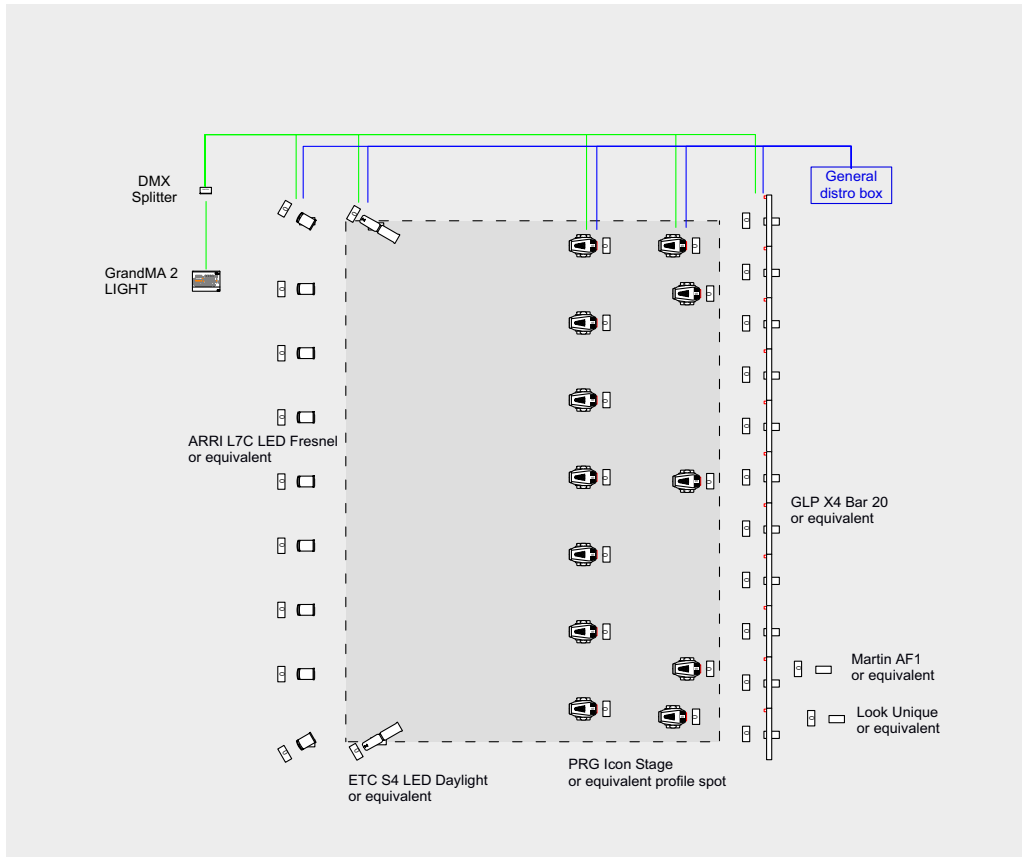

SPECIFICATIONS:

- 4 microphones
- 10 wireless intercoms
- 4 speakers
- 34 lighting fixtures
- 3 HD camera
- 1 TV screen monitor
- 2 playback player
- Video and Sound recording
- 30m² LED Backwall
- 1 simple backdrop
- 1 speaker desk
- Rigging structure

IMMERSIVE PACKAGE

VIDEO SCHEMATIC (example)

AUDIO SCHEMATIC (example)

IMMERSIVE PACKAGE

LIGHT SCHEMATIC (example)

IMMERSIVE PACKAGE

TECHNICAL SHEET (example)

LIGHTING		
Quantity	Fixtures	Description
2	PROFILE LED ETC profile	Color temperature control 4000K - 6500K Angle from 5° to 90° available
10	FRESNEL ARRI LED fresnel L7-C	Color temperature control 2800 K to 10000 K RGBW colors Minus green control
12	MOVING LIGHT PRG Icon Stage	LED Profile 14000 lumens output Full color range 7 rotating and 8 fixed gobos Extremely smooth and full field dimming Ultra quiet Fixtures
10	MOVING LIGHT striplite GLP impression X4bar 20	RGBW tilt and zoom striplite Full color range Full pixel mapping control 210° tilt moving Motorized zoom for with angle from 7° to 50°
1	HAZER LOOK SOLUTIONS Unique 2	Haze density adjustable from the finest mist to the thick haze
1	CONTROLLER GRANDMA 2 light	Real-time control of fixtures Recording and playback of lighting scenes
1	RIGGING STRUCTURE	

CAMERA		
Quantity	Device	Description
3	HD camera Sony Camera Kit HXC-100 HD Camera control unit	1 Fixed angle camera and 2 mobiles Full 1080 x 1920 effective pixels
1	VIDEO MIXER Panasonic AV-HS400 HD Live Video Switcher	up to 6 input and output chromakey, lumakey