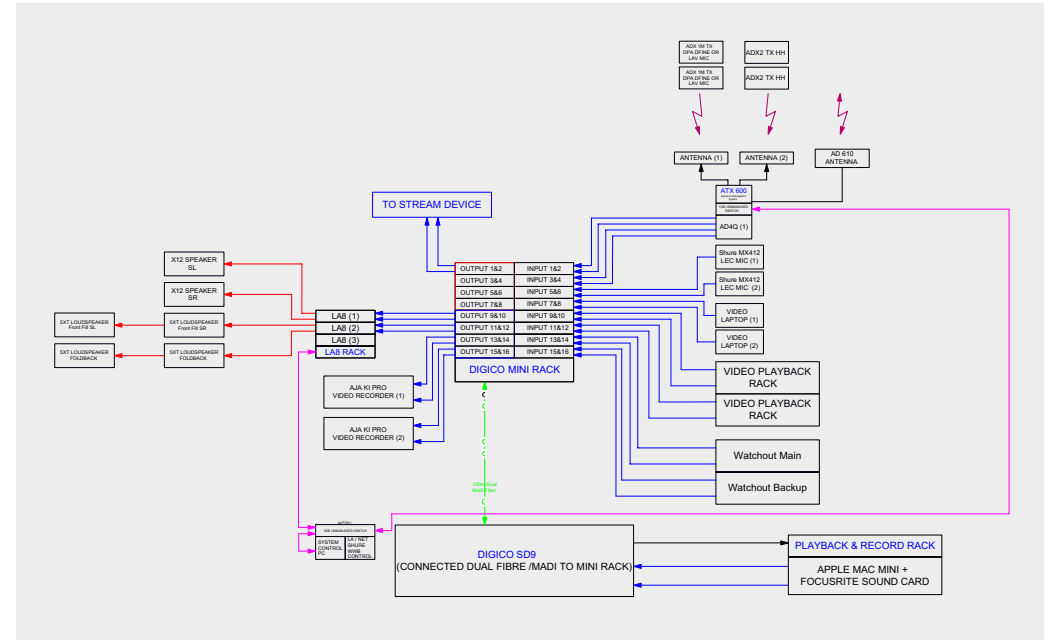

IMMERSIVE PACKAGE

The Immersive Package is the ideal multi-camera live streaming kit to produce amazing quality live streams with a 30sqm LED backwall to create an immersive atmosphere. This package includes an advanced lighting environment which is ideal for radio broadcasts, tv broadcasts, opening plenary sessions, product reveals, small fashion shows and small theater productions.

SPECIFICATIONS:

- 4 microphones
- 10 wireless intercoms
- 4 speakers
- 34 lighting fixtures
- 3 HD camera
- 1 TV screen monitor
- 2 playback player
- Video and Sound recording
- 30m² LED Backwall
- 1 simple backdrop
- 1 speaker desk
- Rigging structure

IMMERSIVE PACKAGE

VIDEO SCHEMATIC (example)

AUDIO SCHEMATIC (example)

IMMERSIVE PACKAGE

LIGHT SCHEMATIC (example)

IMMERSIVE PACKAGE

TECHNICAL SHEET (example)

LIGHTING		
Quantity	Fixtures	Description
2	PROFILE LED ETC profile	Color temperature control 4000K - 6500K Angle from 5° to 90° available
10	FRESNEL ARRI LED fresnel L7-C	Color temperature control 2800 K to 10000 K RGBW colors Minus green control
12	MOVING LIGHT PRG Icon Stage	LED Profile 14000 lumens output Full color range 7 rotating and 8 fixed gobos Extremely smooth and full field dimming Ultra quiet Fixtures
10	MOVING LIGHT striplite GLP impression X4bar 20	RGBW tilt and zoom striplite Full color range Full pixel mapping control 210° tilt moving Motorized zoom for with angle from 7° to 50°
1	HAZER LOOK SOLUTIONS Unique 2	Haze density adjustable from the finest mist to the thick haze
1	CONTROLLER GRANDMA 2 light	Real-time control of fixtures Recording and playback of lighting scenes
1	RIGGING STRUCTURE	

CAMERA		
Quantity	Device	Description
3	HD camera Sony Camera Kit HXC-100 HD Camera control unit	1 Fixed angle camera and 2 mobiles Full 1080 x 1920 effective pixels
1	VIDEO MIXER Panasonic AV-HS400 HD Live Video Switcher	up to 6 input and output chromakey, lumakey