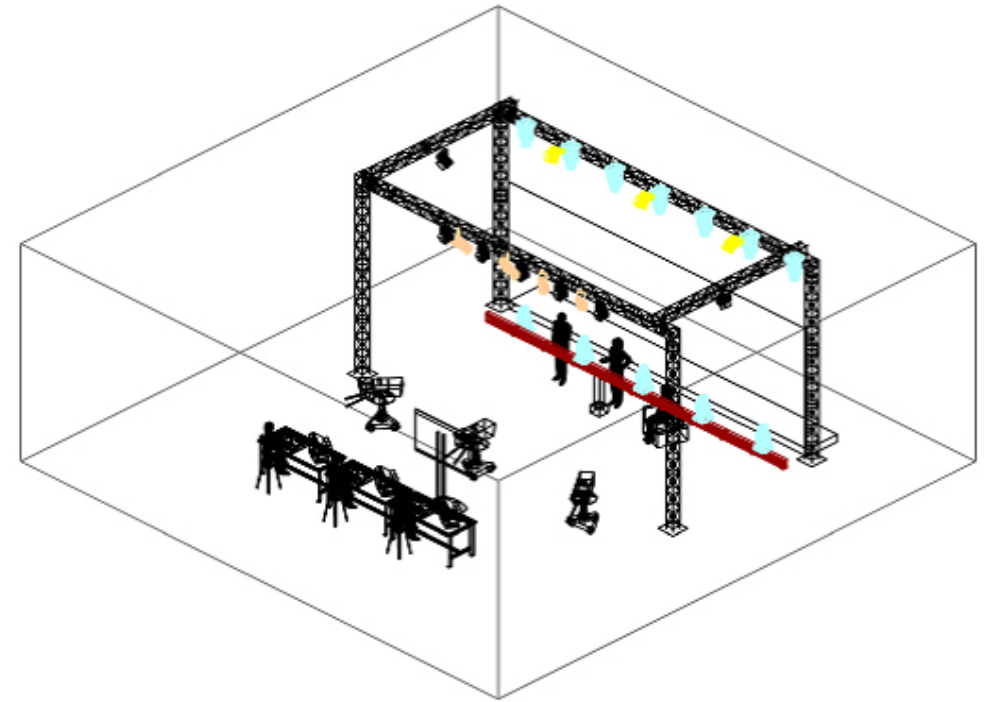

IMMERSIVE PACKAGE

The Immersive Package is the ideal multi-camera live streaming kit to produce amazing quality live streams with a 30sqm LED backwall to create an immersive atmosphere. This package includes an advanced lighting environment which is ideal for radio broadcasts, tv broadcasts, opening plenary sessions, product reveals, small fashion shows and small theater productions.

SPECIFICATIONS:

- 4 microphones
- 10 wireless intercoms
- 4 speakers
- 34 lighting fixtures
- 3 HD camera
- 1 TV screen monitor
- 2 playback player
- Video and Sound recording
- 30m² LED Backwall
- 1 simple backdrop
- 1 speaker desk
- Rigging structure

IMMERSIVE PACKAGE

VIDEO SCHEMATIC (example)

AUDIO SCHEMATIC (example)

IMMERSIVE PACKAGE

LIGHT SCHEMATIC (example)

IMMERSIVE PACKAGE

TECHNICAL SHEET (example)

LIGHTING		
Quantity	Fixtures	Description
2	PROFILE LED ETC profile	Color temperature control 4000K - 6500K Angle from 5° to 90° available
10	FRESNEL ARRI LED fresnel L7-C	Color temperature control 2800 K to 10000 K RGBW colors Minus green control
12	MOVING LIGHT PRG Icon Stage	LED Profile 14000 lumens output Full color range 7 rotating and 8 fixed gobos Extremely smooth and full field dimming Ultra quiet Fixtures
10	MOVING LIGHT striplite GLP impression X4bar 20	RGBW tilt and zoom striplite Full color range Full pixel mapping control 210° tilt moving Motorized zoom for with angle from 7° to 50°
1	HAZER LOOK SOLUTIONS Unique 2	Haze density adjustable from the finest mist to the thick haze
1	CONTROLLER GRANDMA 2 light	Real-time control of fixtures Recording and playback of lighting scenes
1	RIGGING STRUCTURE	