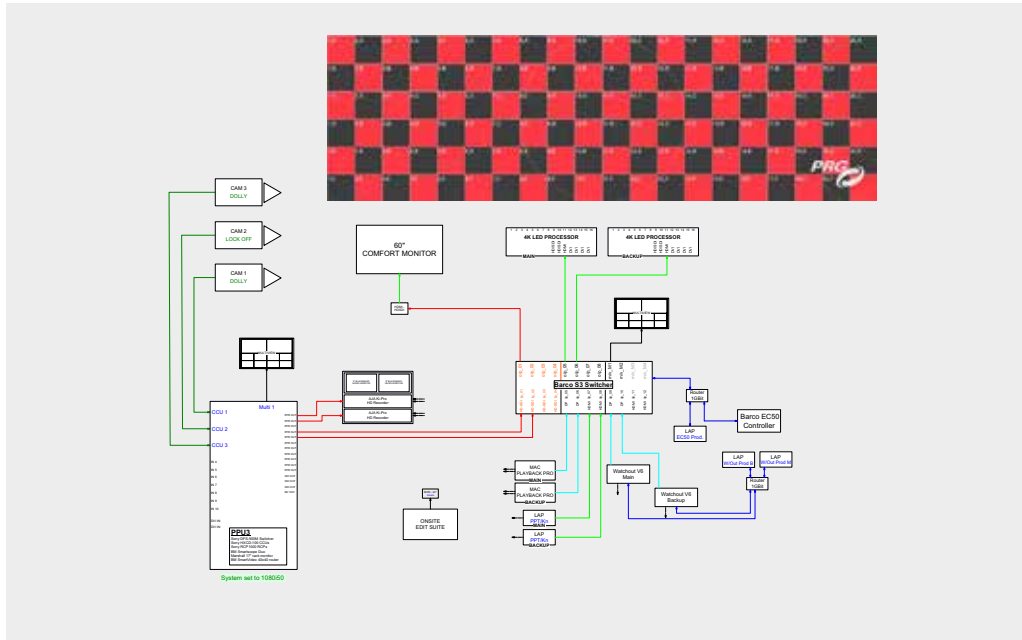

IMMERSIVE PACKAGE

The Immersive Package is the ideal multi-camera live streaming kit to produce amazing quality live streams with a 30sqm LED backwall to create an immersive atmosphere. This package includes an advanced lighting environment which is ideal for radio broadcasts, tv broadcasts, opening plenary sessions, product reveals, small fashion shows and small theater productions.

SPECIFICATIONS:

- 4 microphones
- 10 wireless intercoms
- 4 speakers
- 34 lighting fixtures
- 3 HD camera
- 1 TV screen monitor
- 2 playback player
- Video and Sound recording
- 30m² LED Backwall
- 1 simple backdrop
- 1 speaker desk
- Rigging structure

IMMERSIVE PACKAGE

VIDEO SCHEMATIC (example)

AUDIO SCHEMATIC (example)

IMMERSIVE PACKAGE

LIGHT SCHEMATIC (example)

IMMERSIVE PACKAGE

TECHNICAL SHEET (example)

LIGHTING		
Quantity	Fixtures	Description
2	PROFILE LED ETC profile	Color temperature control 4000K - 6500K Angle from 5° to 90° available
10	FRESNEL ARRI LED fresnel L7-C	Color temperature control 2800 K to 10000 K RGBW colors Minus green control
12	MOVING LIGHT PRG Icon Stage	LED Profile 14000 lumens output Full color range 7 rotating and 8 fixed gobos Extremely smooth and full field dimming Ultra quiet Fixtures
10	MOVING LIGHT striplite GLP impression X4bar 20	RGBW tilt and zoom striplite Full color range Full pixel mapping control 210° tilt moving Motorized zoom for with angle from 7° to 50°
1	HAZER LOOK SOLUTIONS Unique 2	Haze density adjustable from the finest mist to the thick haze
1	CONTROLLER GRANDMA 2 light	Real-time control of fixtures Recording and playback of lighting scenes
1	RIGGING STRUCTURE	

CAMERA		
Quantity	Device	Description
3	HD camera Sony Camera Kit HXC-100 HD Camera control unit	1 Fixed angle camera and 2 mobiles Full 1080 x 1920 effective pixels
1	VIDEO MIXER Panasonic AV-HS400 HD Live Video Switcher	up to 6 input and output chromakey, lumakey