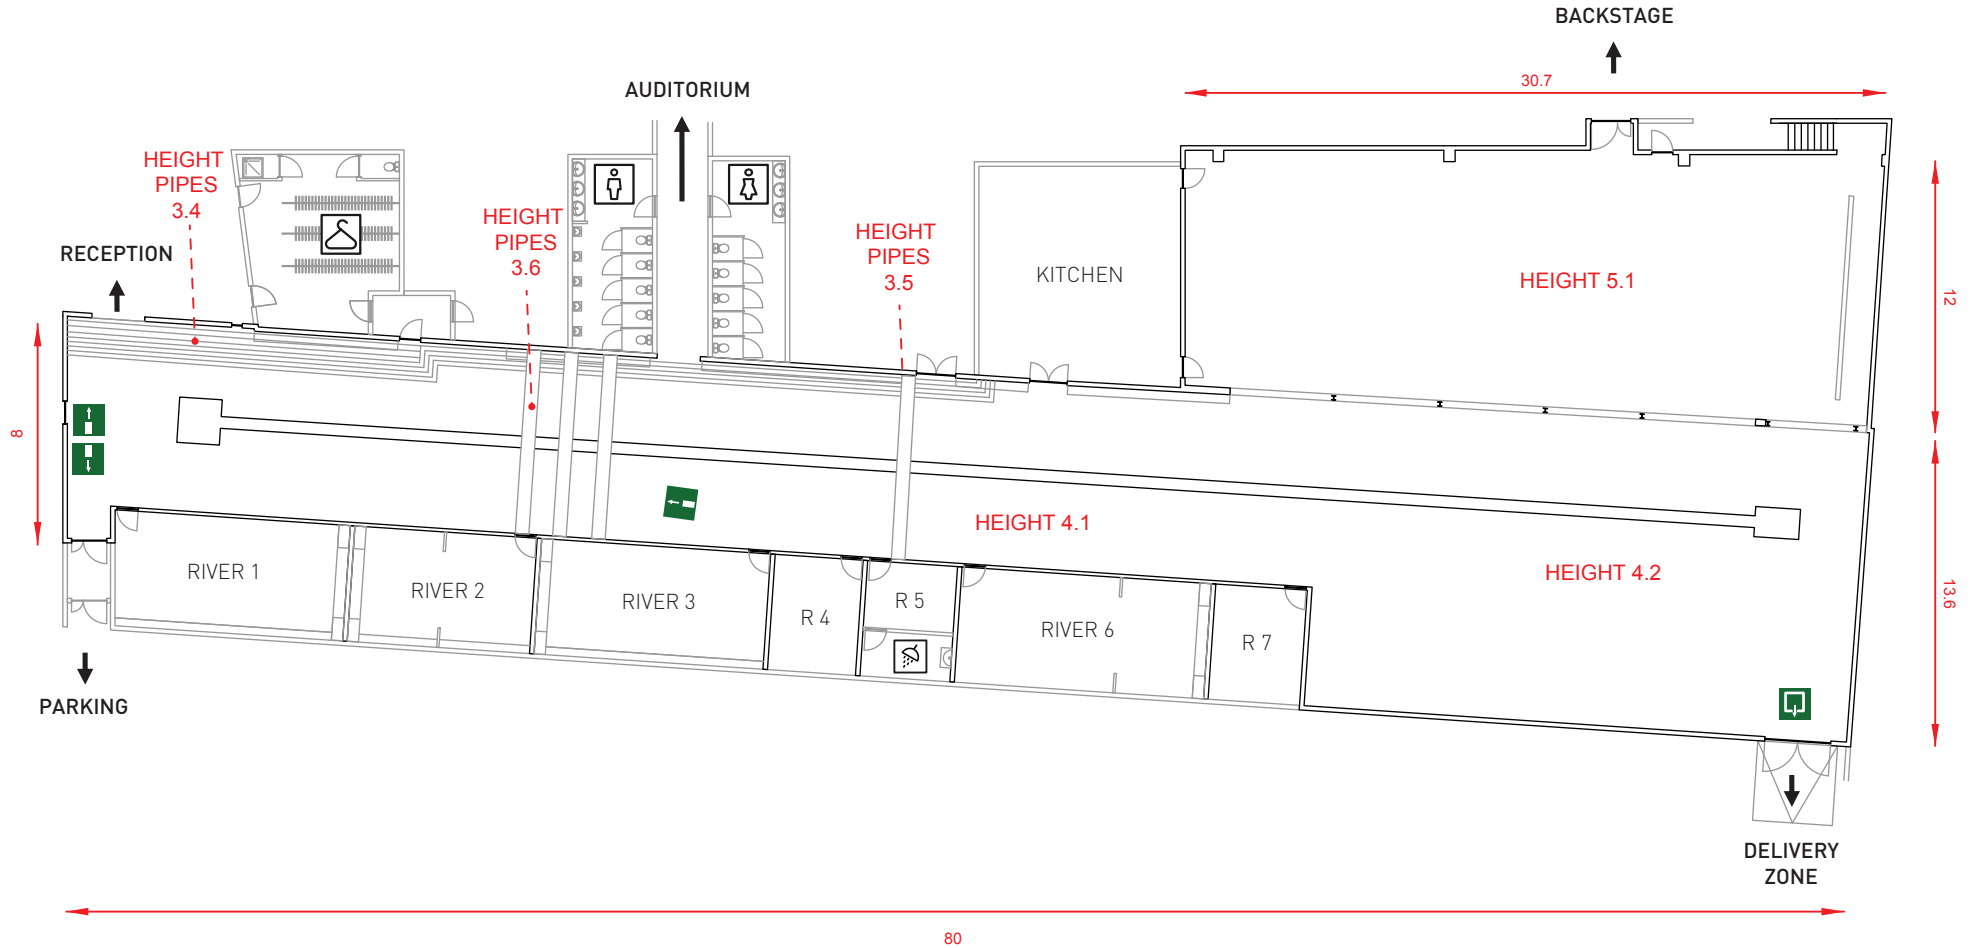

RIVERSIDE • 1250M²

RIVERSIDE • MEASUREMENTS

RIVERSIDE • MEASUREMENTS

RIVERSIDE • BREAK-OUT ROOMS