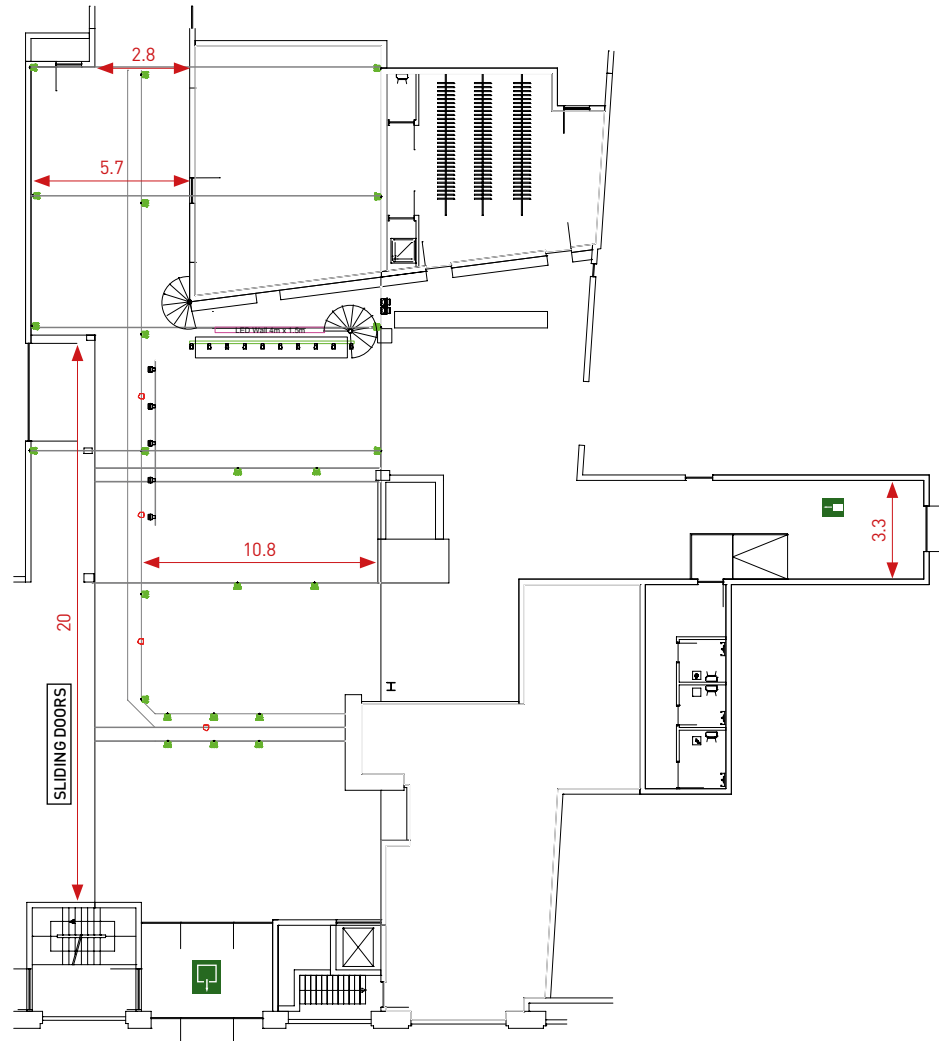

# RECEPTION • 200M<sup>2</sup>

	<b>Expolite TourLed 42</b>	video	24
	<b>Par 56</b>	light	2
	<b>Euro-Spot ES111</b>	light	10
	<b>Quartz Led</b>	light	5
	<b>JBL Control 25 Black</b>	sound	4

CONTACT FOR TECHNIC | **PRG**