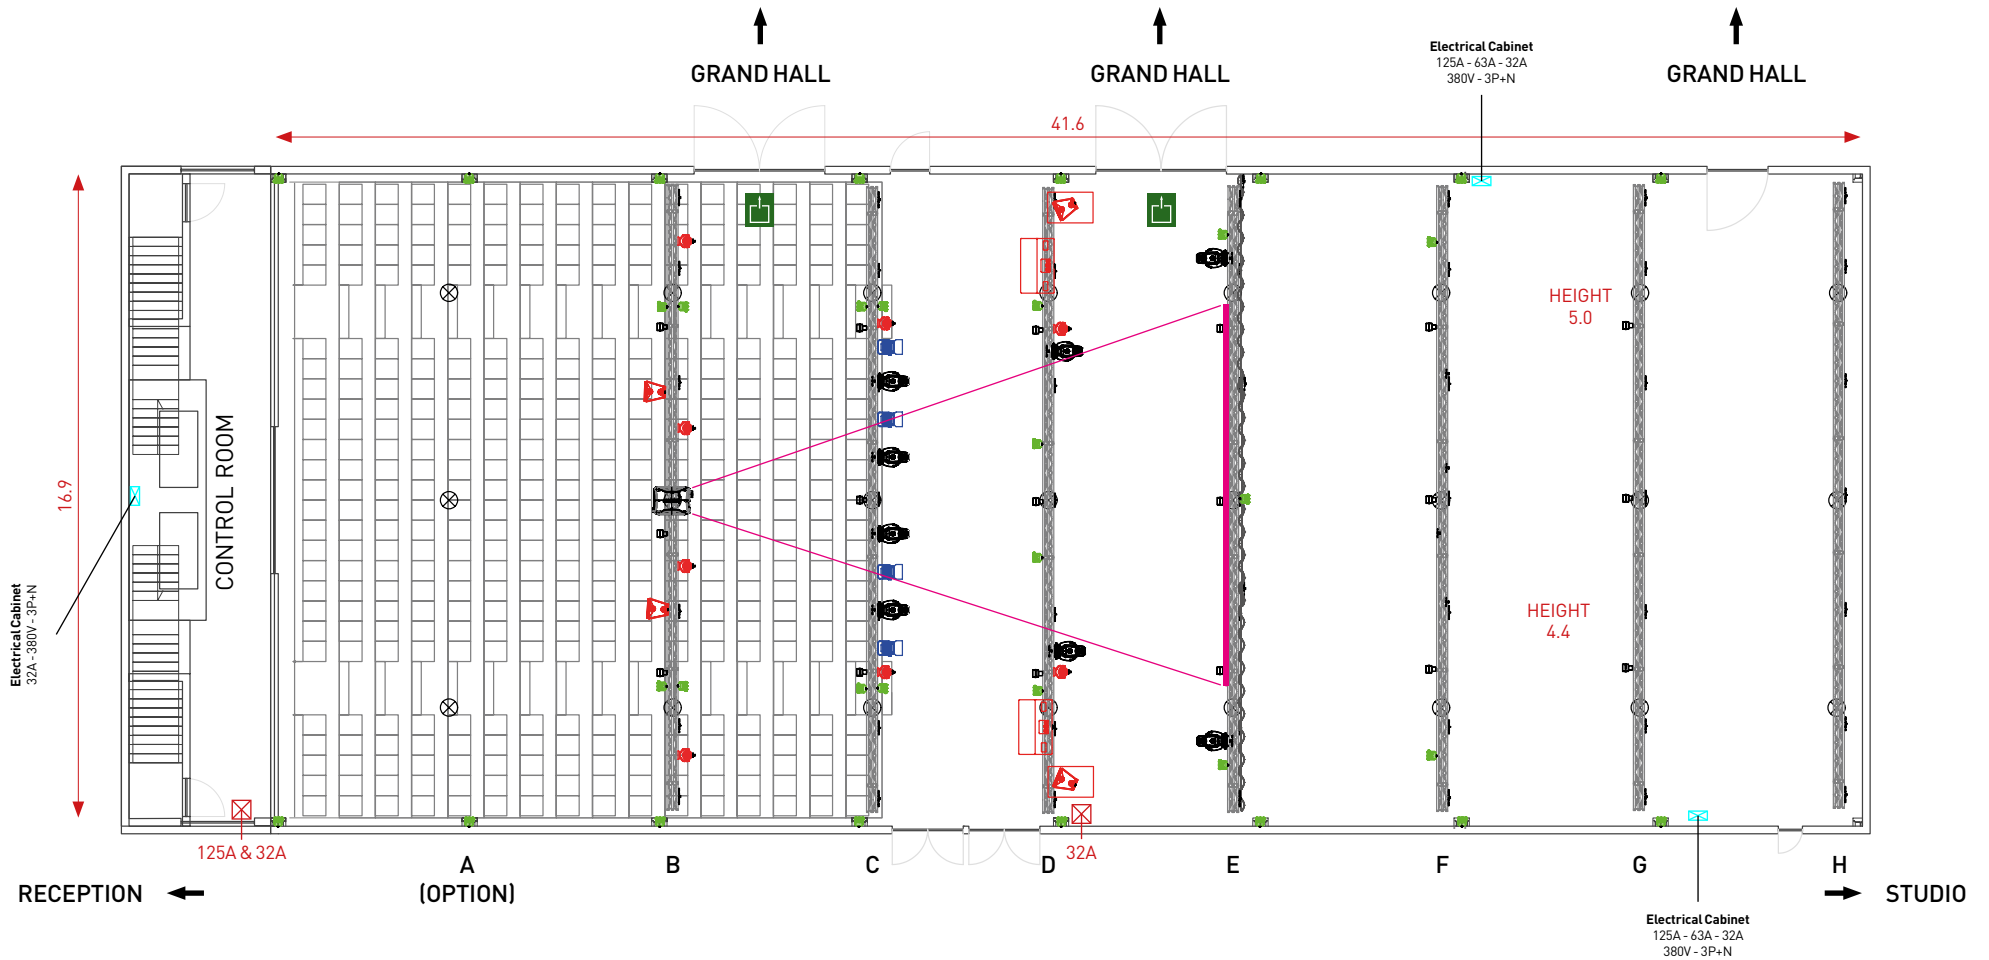

# AUDITORIUM • 700M<sup>2</sup>

## SMALL SETUP

	HD20K-J, Christie DLP-Projector	video	1
	Expolite TourLed 42	light	33
	Fresnel 2Kw Desisti Leo P0	light	4
	Robe 300 LedWash	light	8
	Quartz 300w	light	18
	Varilite VL3500 Wash	light	4

	Varilite VL3500Q Spot	light	4
	Projection Screen Size : 10x4m	screen	1
	Sub RCF Cabinet TTS	sound	4
	Meyer UPA - 1P	sound	4
	C-Type PRG product	sound	12