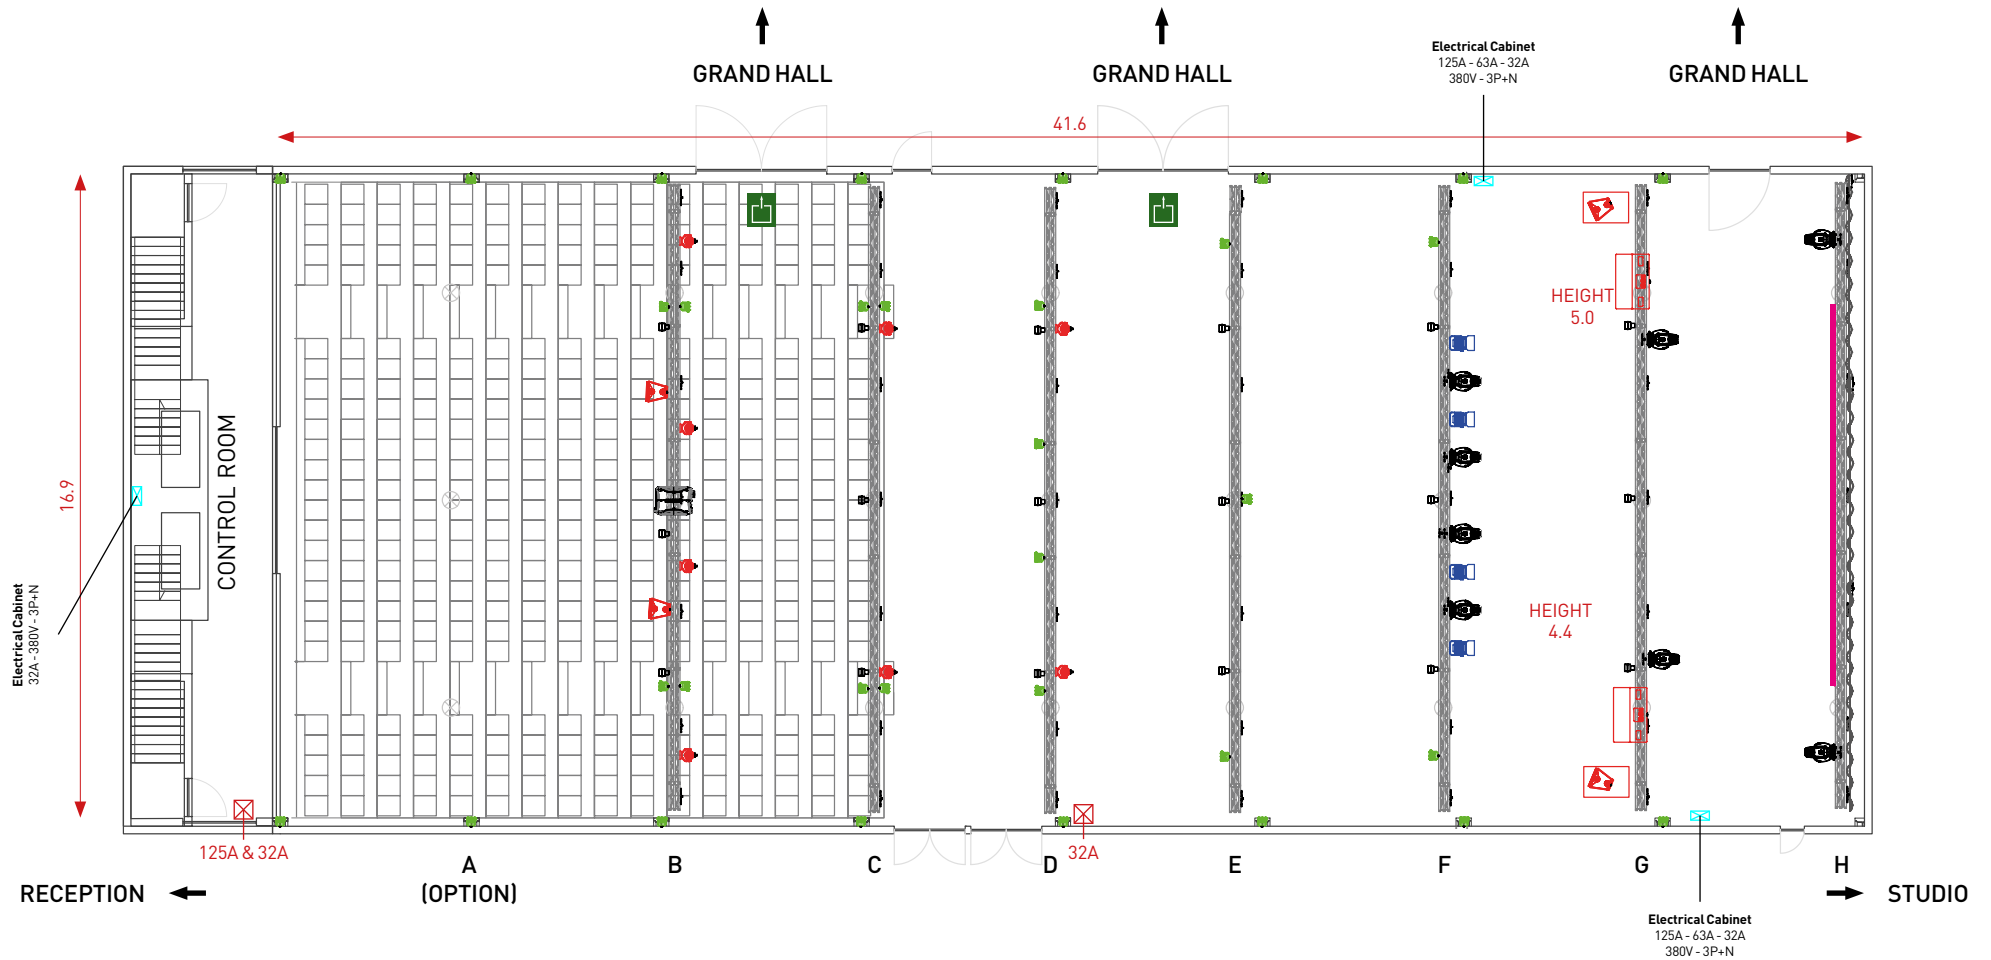

AUDITORIUM • 700M²

LARGE SETUP

	HD20K-J, Christie DLP-Projector	video	1
	Expolite TourLed 42	light	33
	Fresnel 2Kw Desisti Leo P0	light	4
	Robe 300 LedWash	light	8
	Quartz 300w	light	18
	Varilite VL3500 Wash	light	4

	Varilite VL3500Q Spot	light	4
	Projection Screen Size : 10x4m	screen	1
	Sub RCF Cabinet TTS	sound	4
	Meyer UPA - 1P	sound	4
	C-Type PRG product	sound	12

CONTACT FOR TECHNIC | PRG

Michel De Breucker | MDeBreucker@prg.com | +32 (0)479 60 85 59