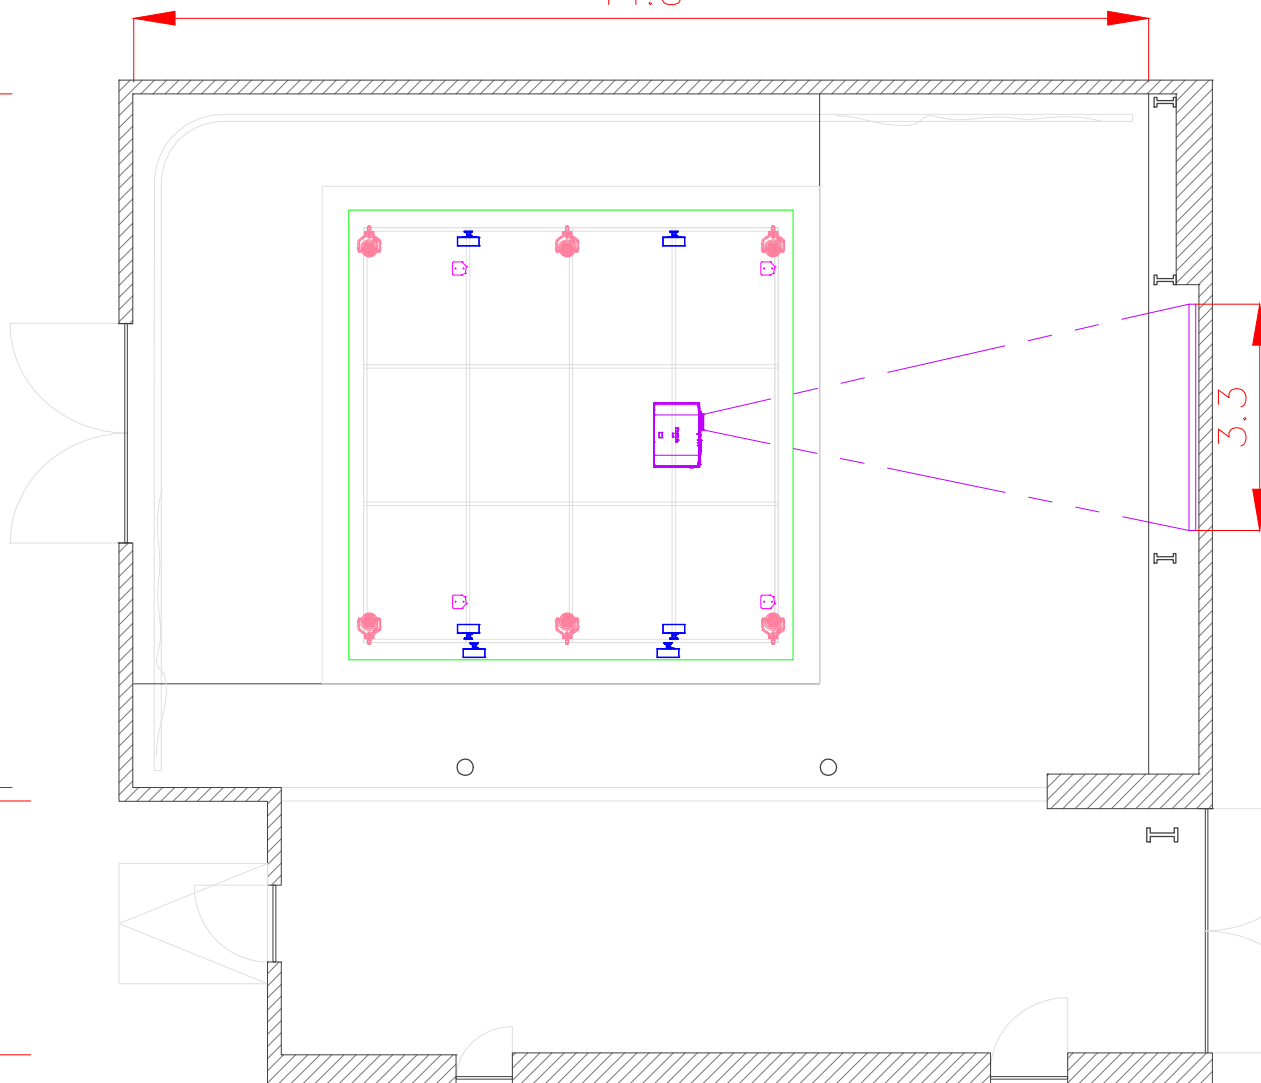

14.8

10.1

3.7

3.3

	JBL C28	Sound
	schnik-scnak	Light
	GLP impression 90	Light
	Led Color Blaste 12	Light
	6000 Lumen 4/3	Video