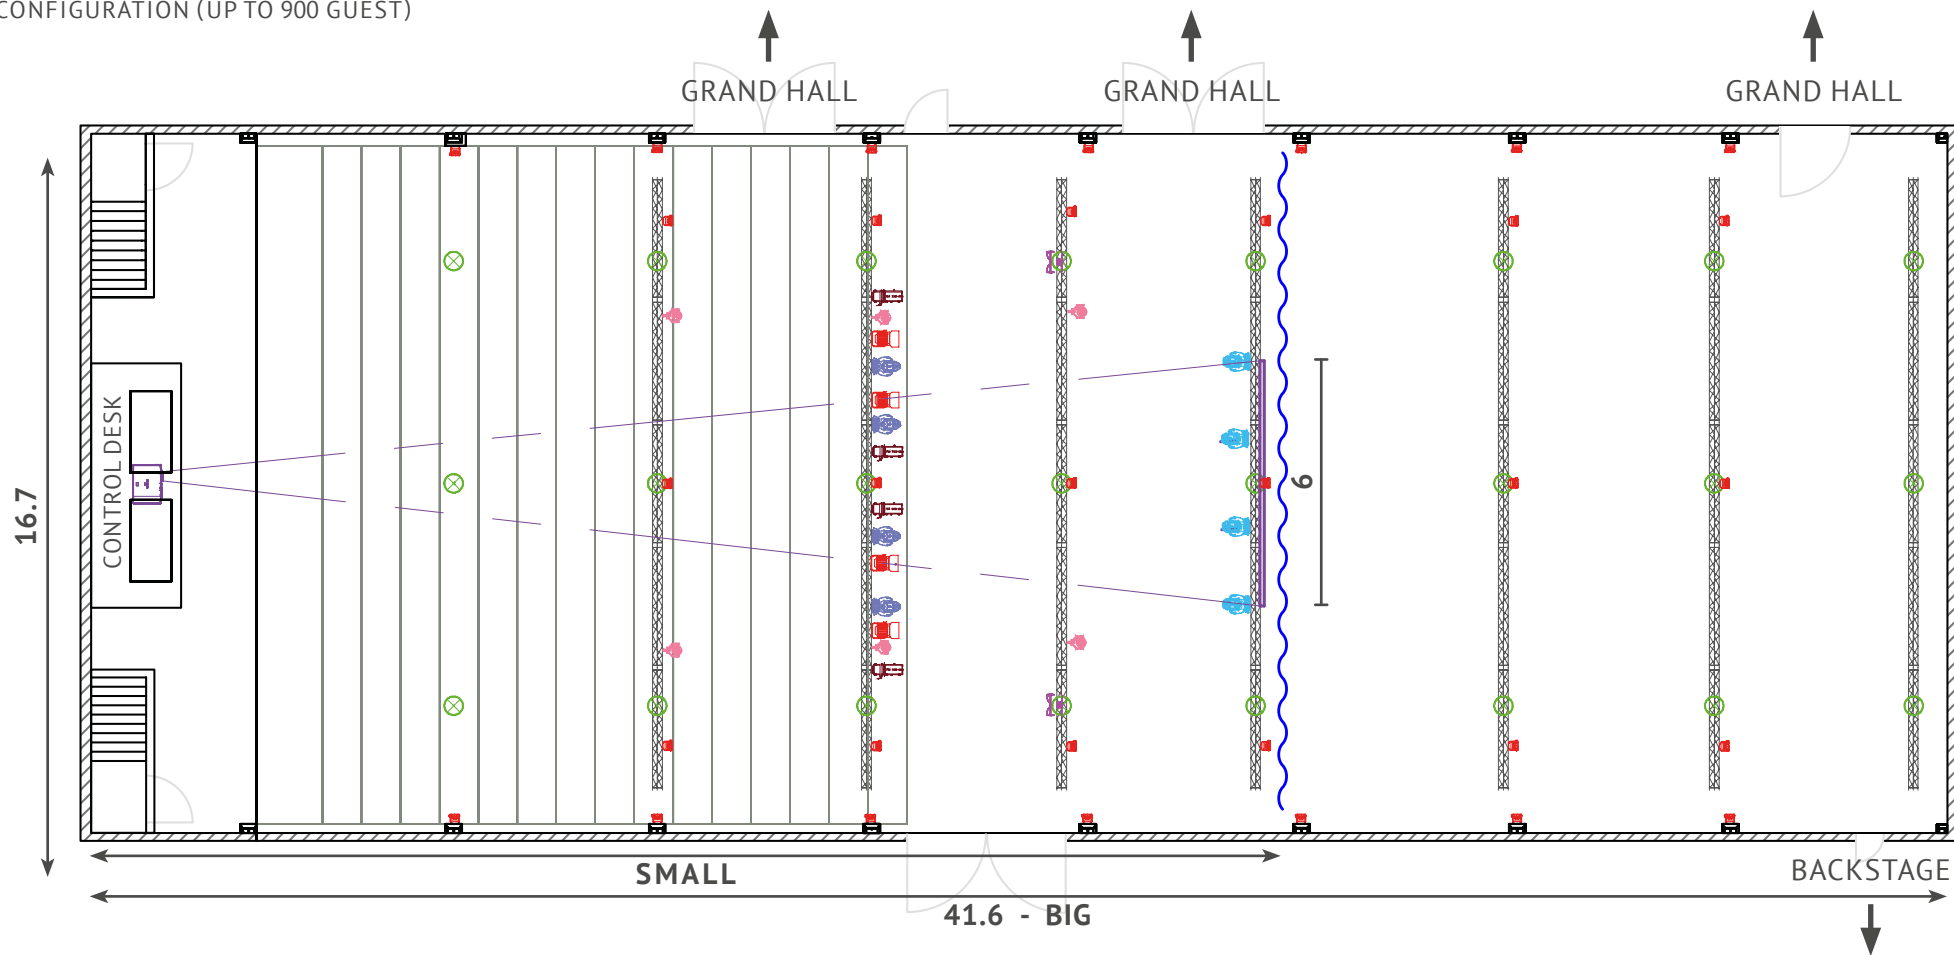

SMALL THEATER CONFIGURATION (UP TO 500 GUEST)

BIG CONFIGURATION (UP TO 900 GUEST)

	BLACK CURTAINS	prop	17m
	RIGGING POINT	rigging	24
	MEYER MELODIE LINE ARRAY	sound	12
	GLP IMPRESSION 90	ligh	6
	LED PAR TOURLED	ligh	32

	ADB 10-22	ligh	4
	FRESNEL 2KW, DESISTI	ligh	4
	VL 2500 SPOT	ligh	4
	VL 2500 WASH	ligh	4
	PANA 12K 16/9	video	1

SOUND SET UP	
YAMAHA LS-9	1
SUB 600 HP	2
UPA	4
MELODIE LINE ARRAY	12

THE EGG BRUSSELS

Rue Barastraat 175 | 1070 Brussels
+32 (0)2 560 21 60