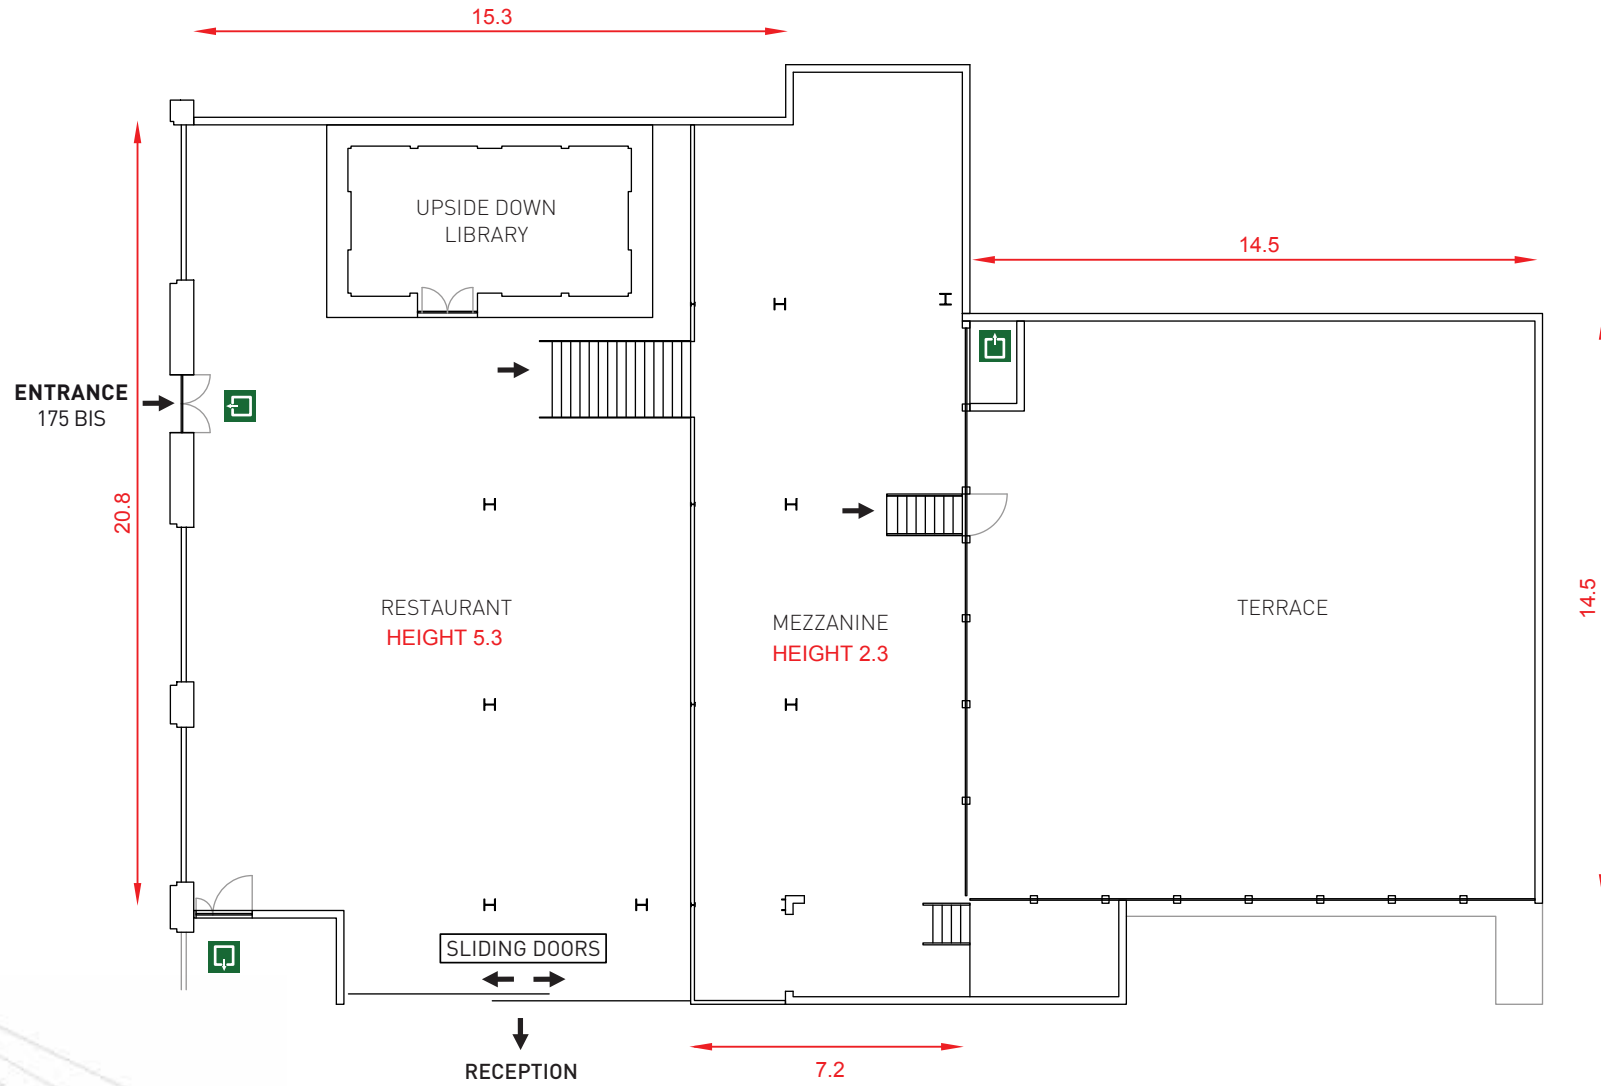

RESTAURANT • 300M²
MEZZANINE • 165M²
TERRACE • 210M²

TOTAL 675M²

RESTAURANT | MEZZANINE | TERRACE MEASUREMENTS

RESTAURANT • MEASUREMENTS