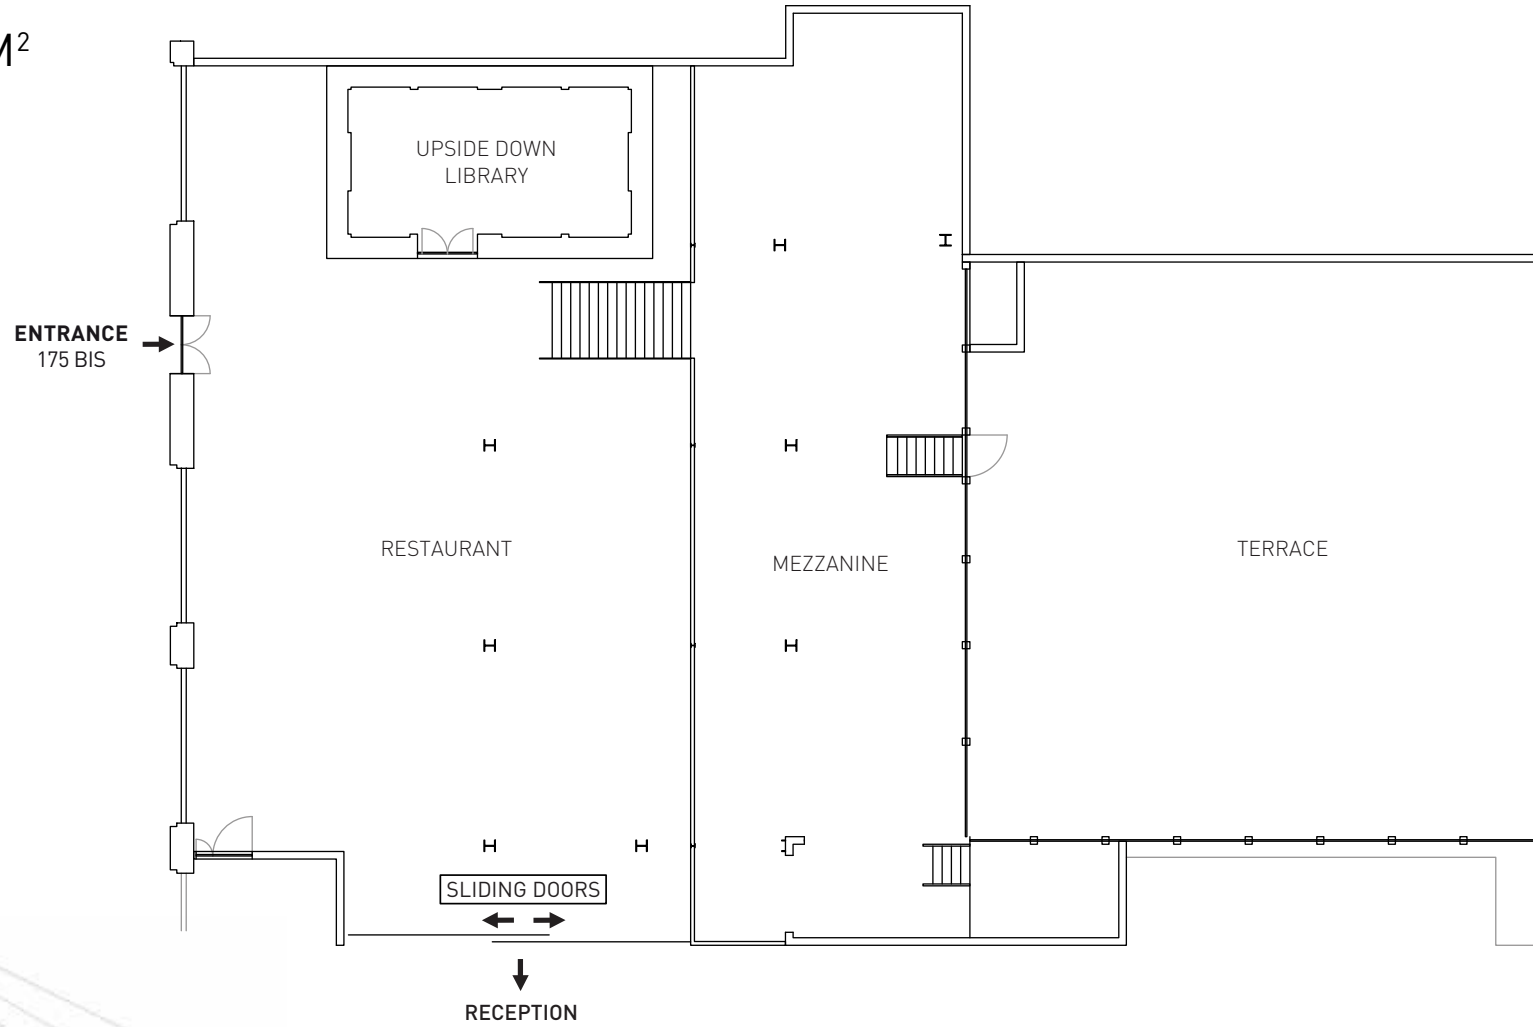

RESTAURANT • 300M²
MEZZANINE • 165M²
TERRACE • 210M²

TOTAL 675M²

RESTAURANT | MEZZANINE | TERRACE MEASUREMENTS

RESTAURANT • MEASUREMENTS